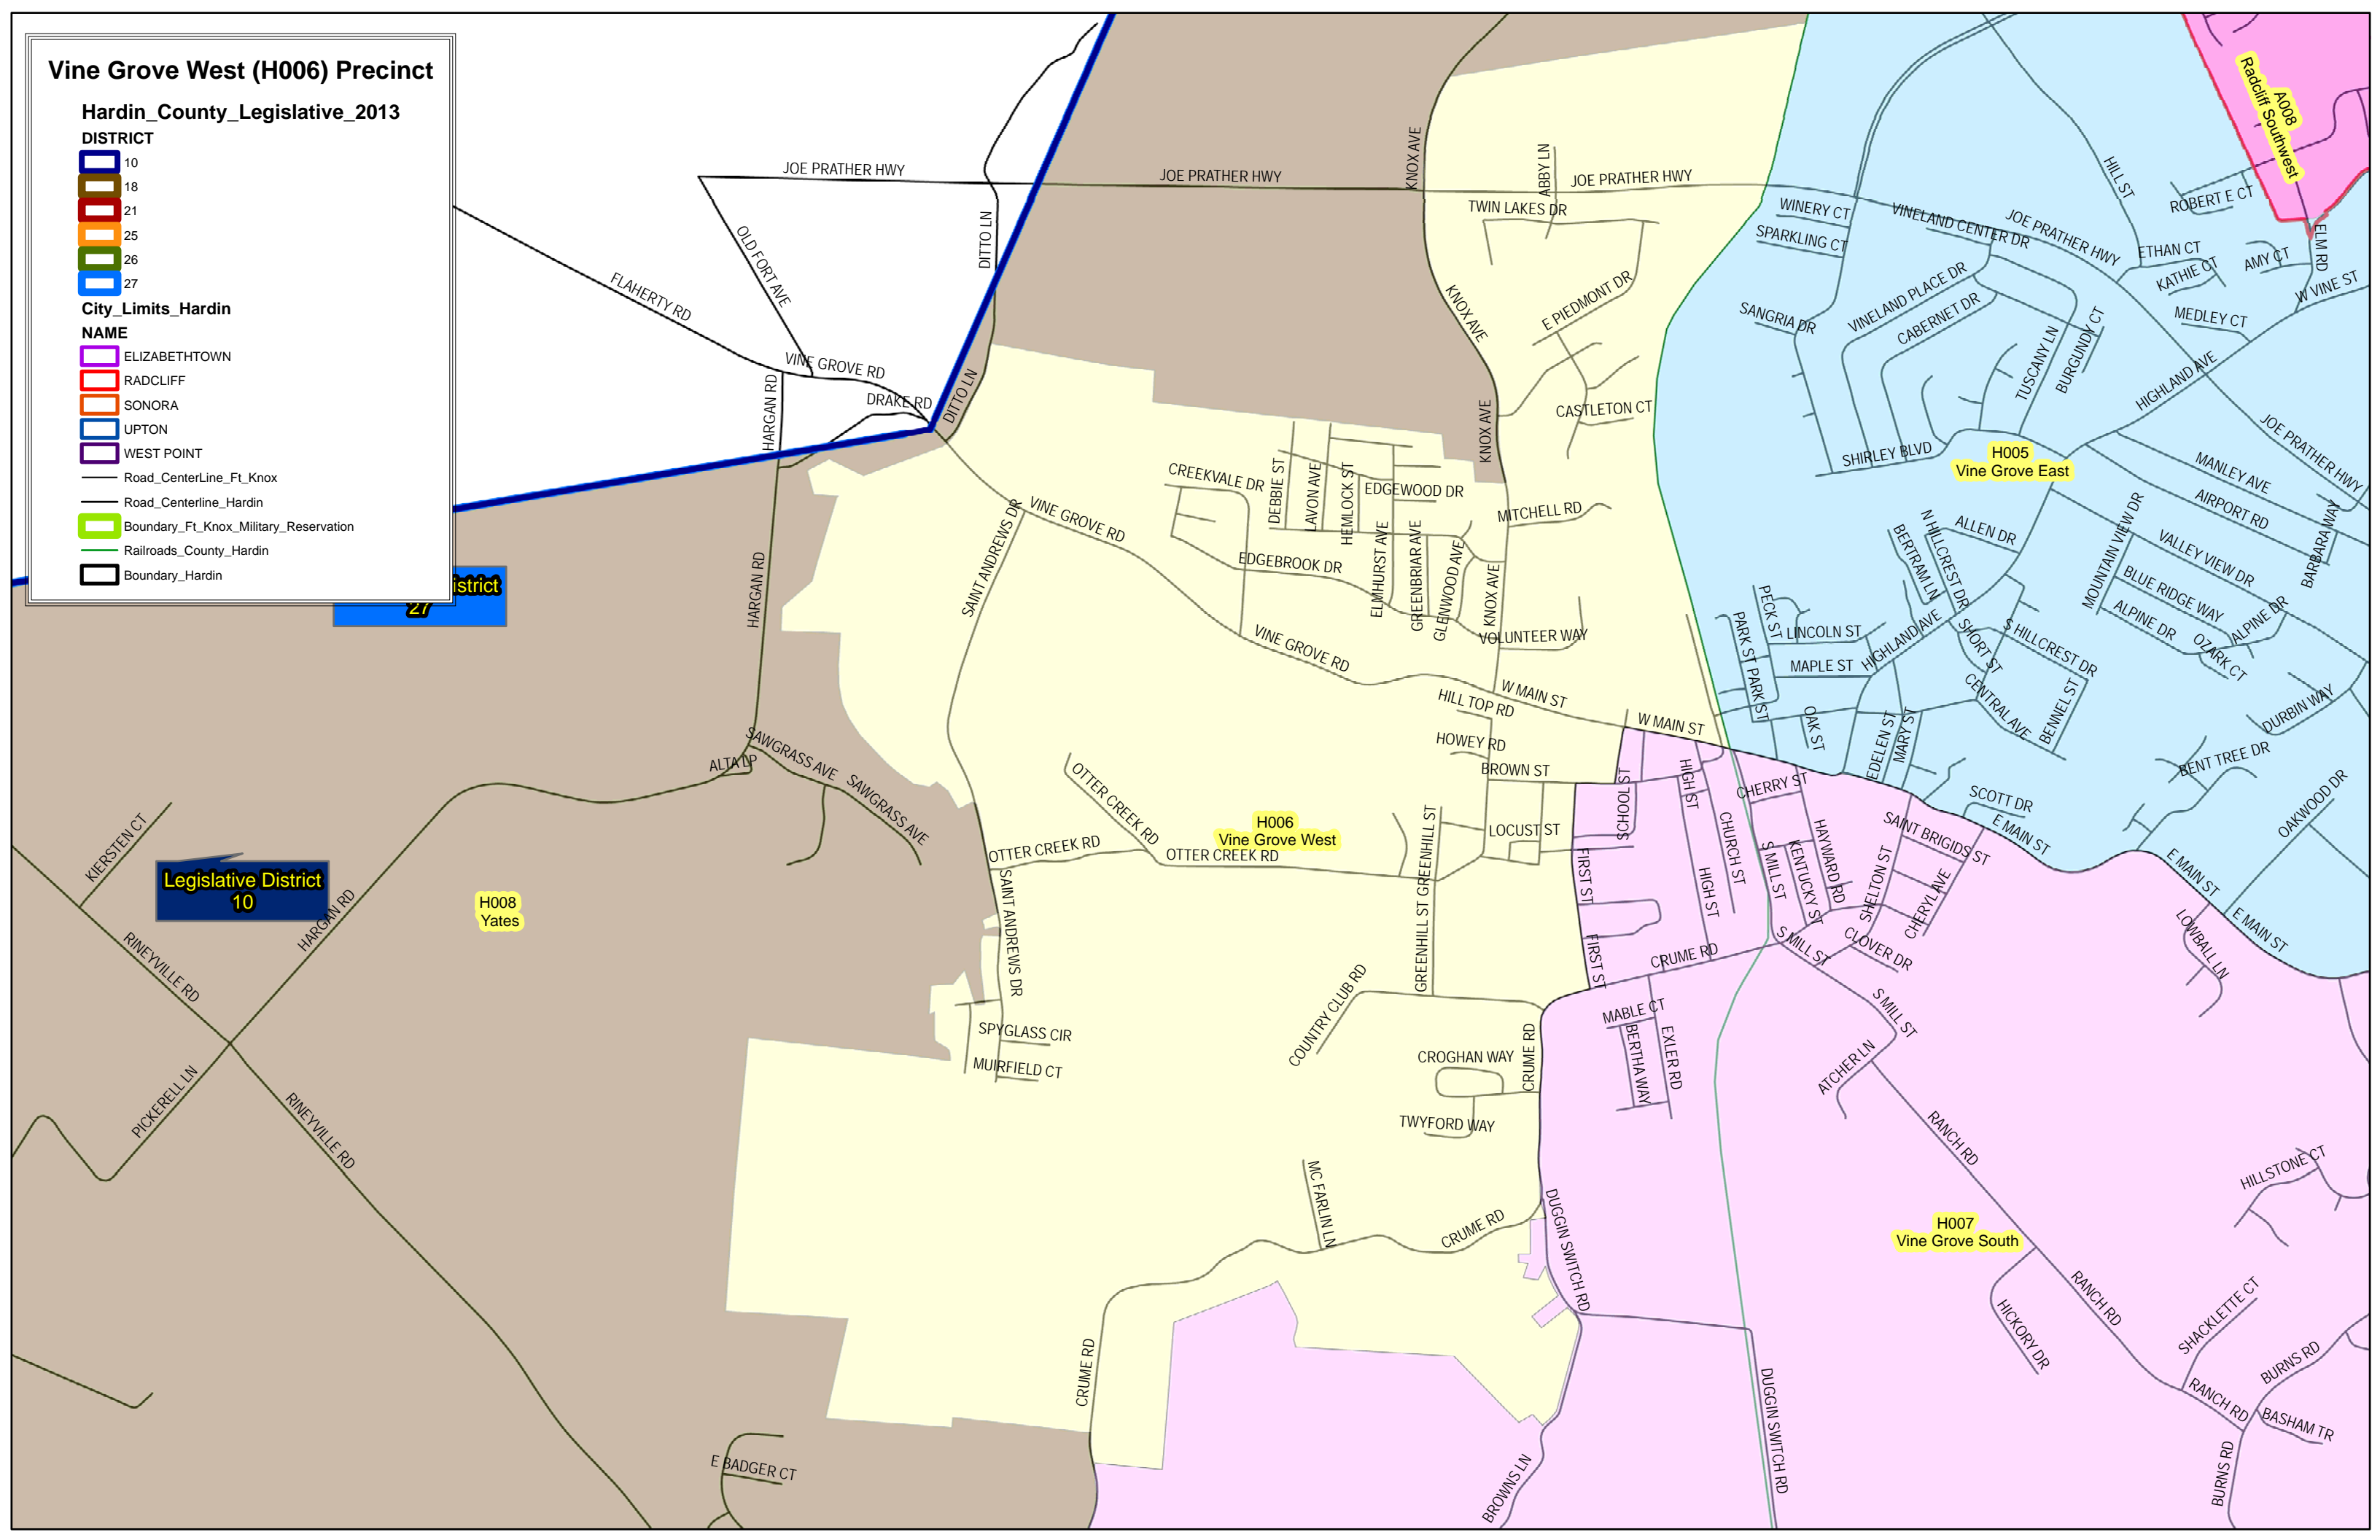

Vine Grove West (H006) Precinct

Hardin County Legislative 2013

DISTRICT

- 10
- 18
- 21
- 25
- 26
- 27

City Limits_Hardin

NAME

- ELIZABETHTOWN
- RADCLIFF
- SONORA
- UPTON
- WEST POINT
- Road_CenterLine_Ft_Knox
- Road_Centerline_Hardin
- Boundary_Ft_Knox_Military_Reservation
- Railroads_County_Hardin
- Boundary_Hardin

Legislative District 10

District

H008 Yates

H006 Vine Grove West

H005 Vine Grove East

H007 Vine Grove South