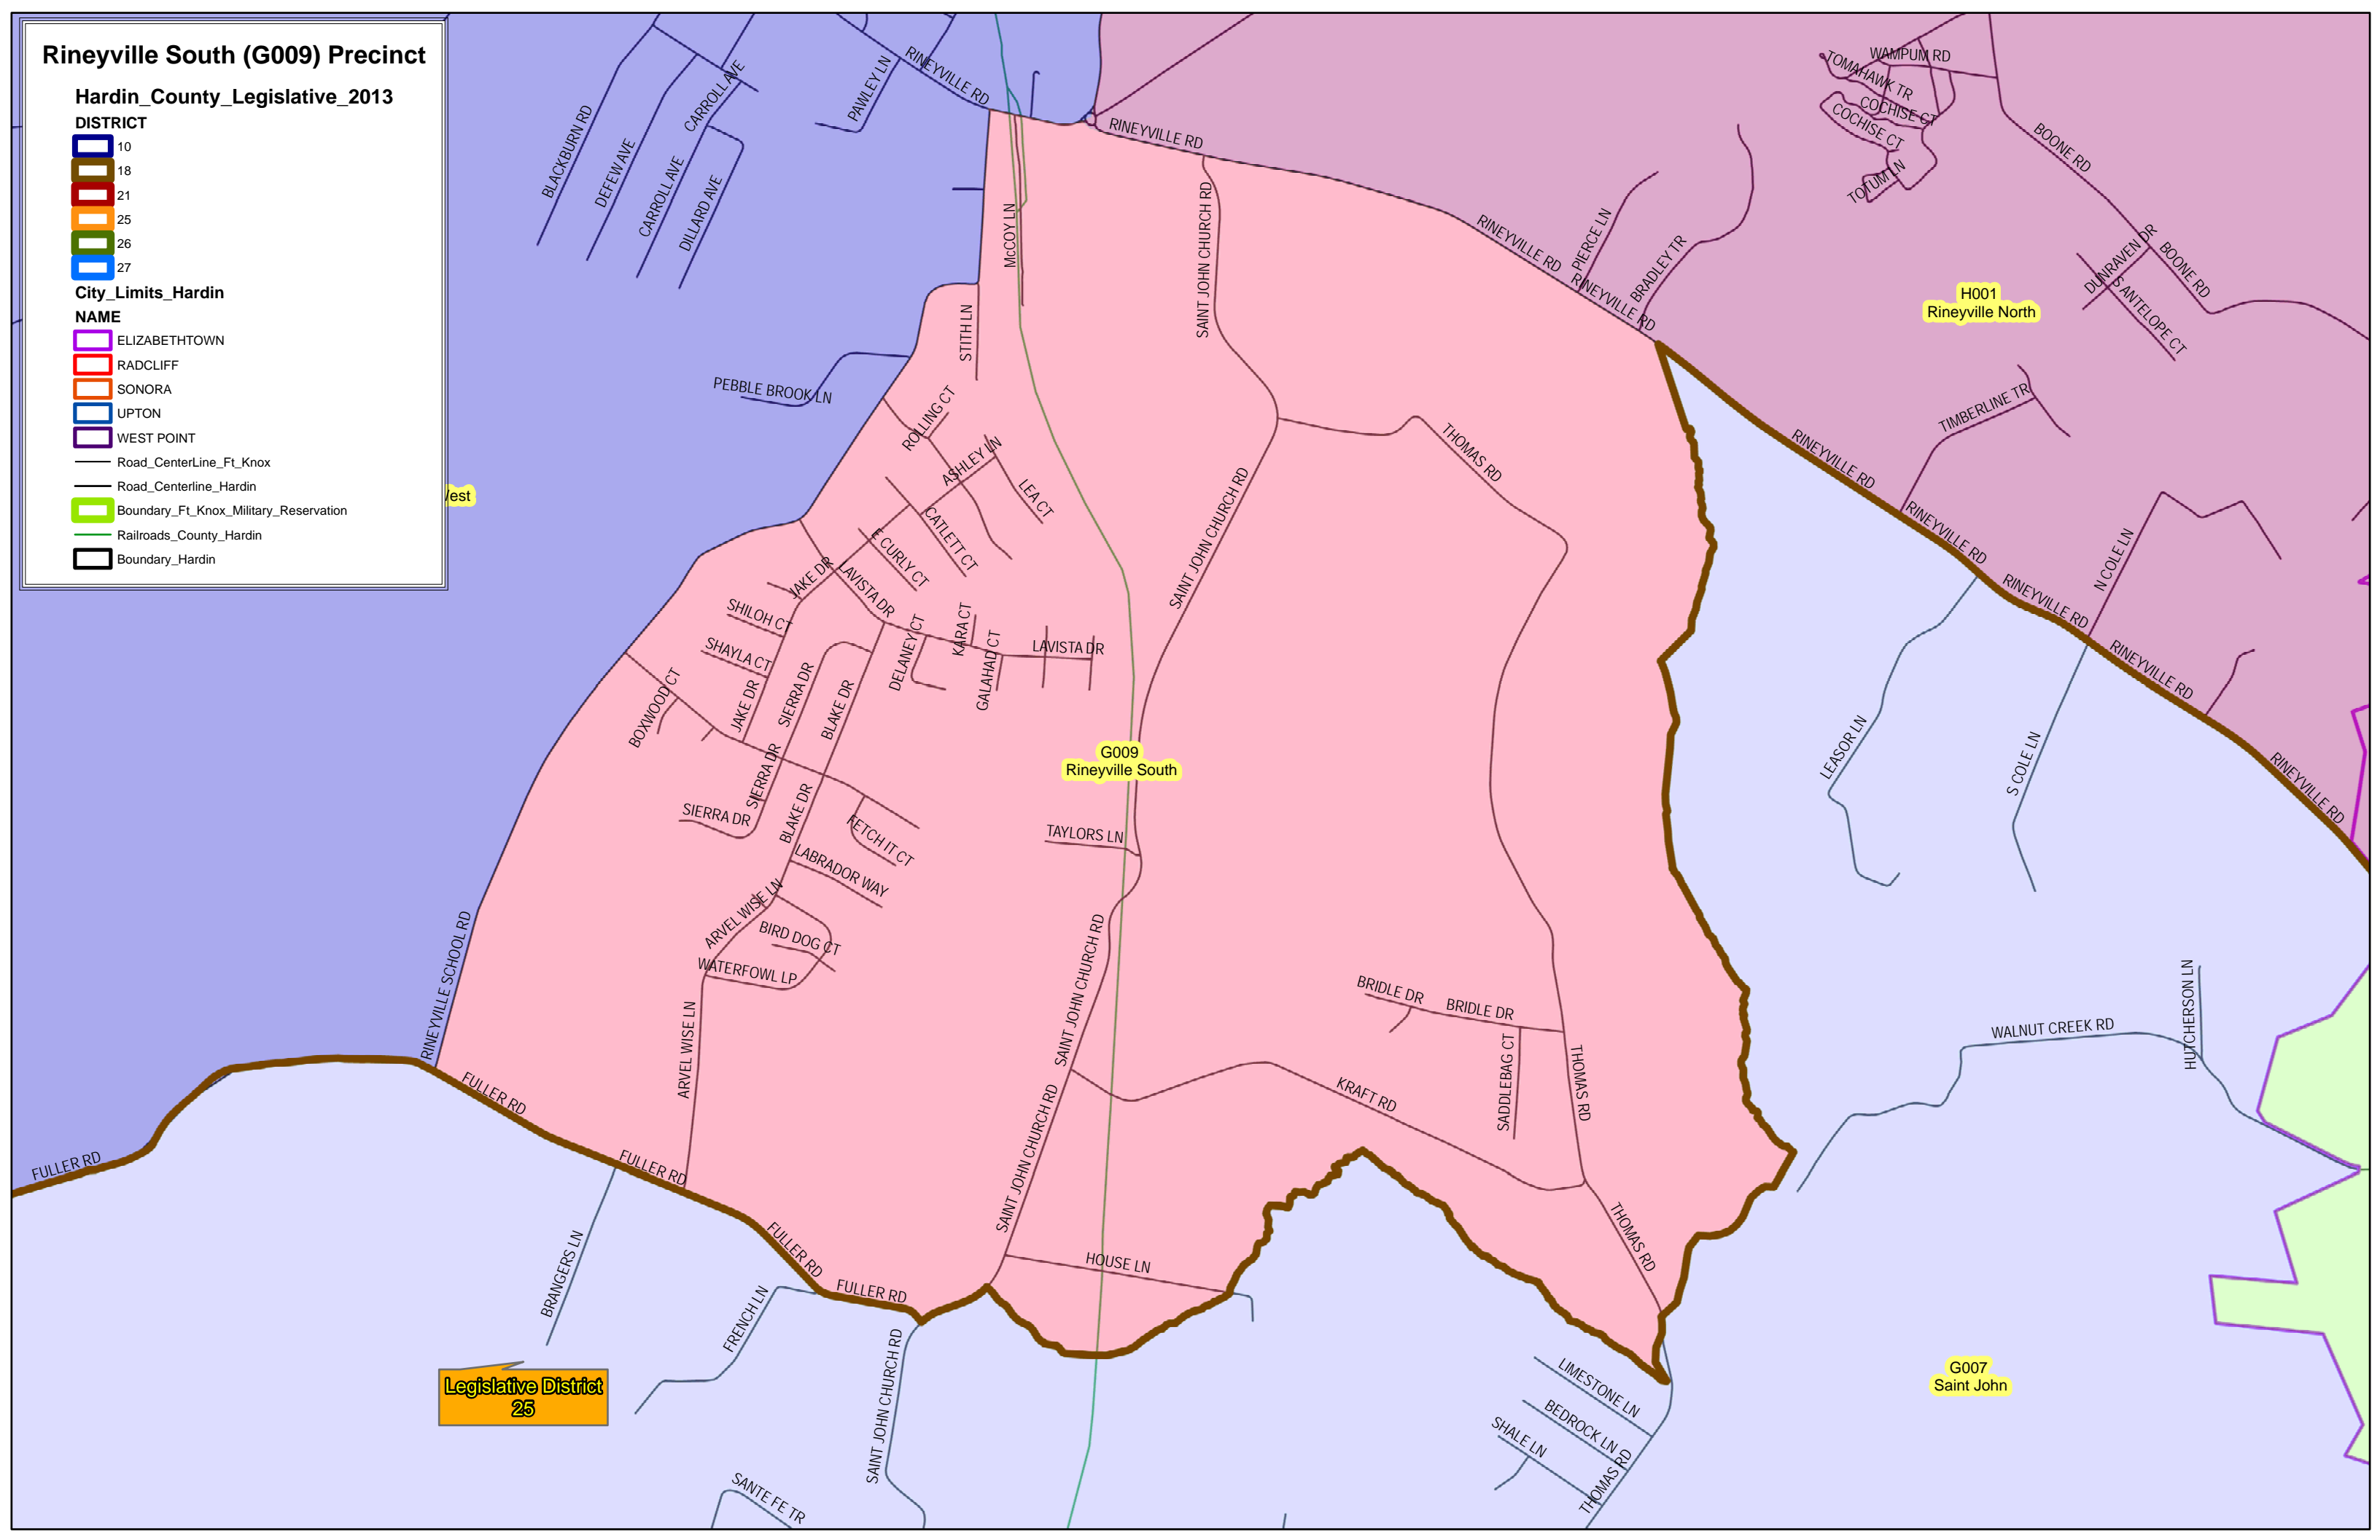

Rineyville South (G009) Precinct

Hardin County Legislative 2013

DISTRICT

- 10
- 18
- 21
- 25
- 26
- 27

City Limits Hardin

NAME

- ELIZABETHTOWN
- RADCLIFF
- SONORA
- UPTON
- WEST POINT

Road_CenterLine_Ft_Knox

Road_Centerline_Hardin

Boundary_Ft_Knox_Military_Reservation

Railroads_County_Hardin

Boundary_Hardin

Legislative District
25

G009
Rineyville South

H001
Rineyville North

G007
Saint John