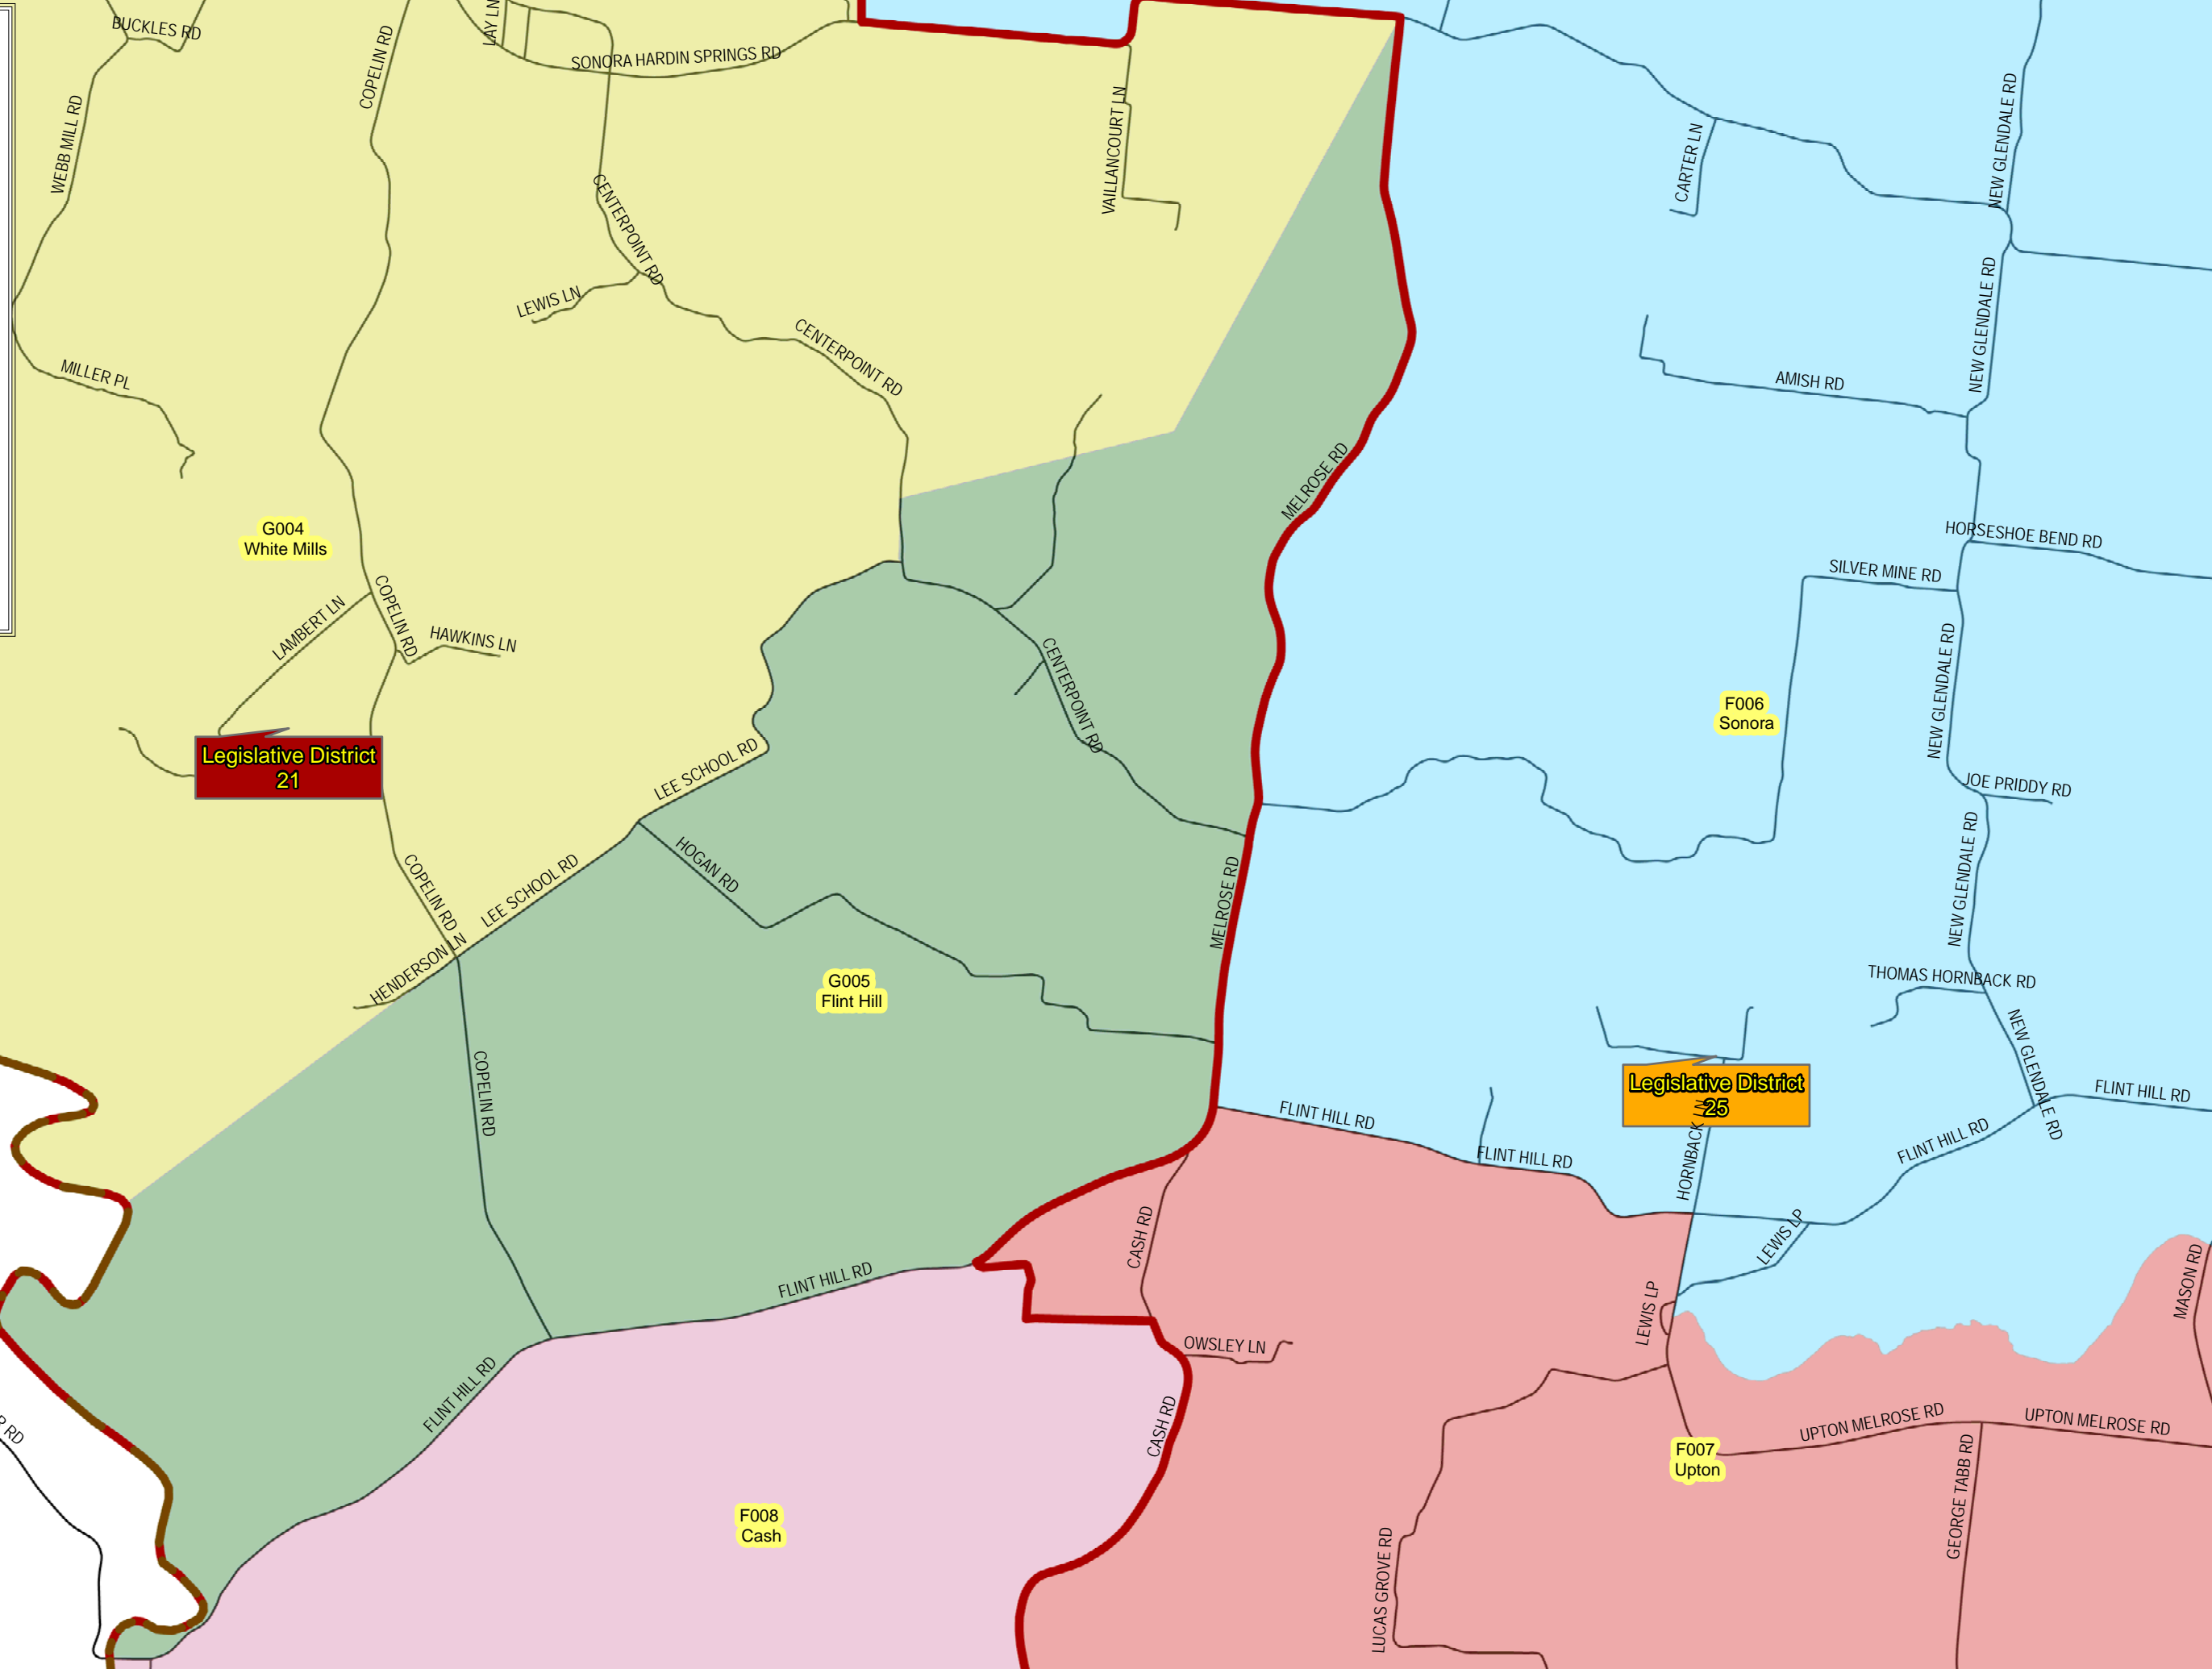

Flint Hill (G005) Precinct

Hardin County Legislative 2013

DISTRICT

- 10
- 18
- 21
- 25
- 26
- 27

City Limits Hardin

NAME

- ELIZABETHTOWN
- RADCLIFF
- SONORA
- UPTON
- WEST POINT

- Road_CenterLine_Ft_Knox
- Road_Centerline_Hardin
- Boundary_Ft_Knox_Military_Reservation
- Railroads_County_Hardin
- Boundary_Hardin

Legislative District 21

Legislative District 25

G004
White Mills

G005
Flint Hill

F006
Sonora

F008
Cash

F007
Upton