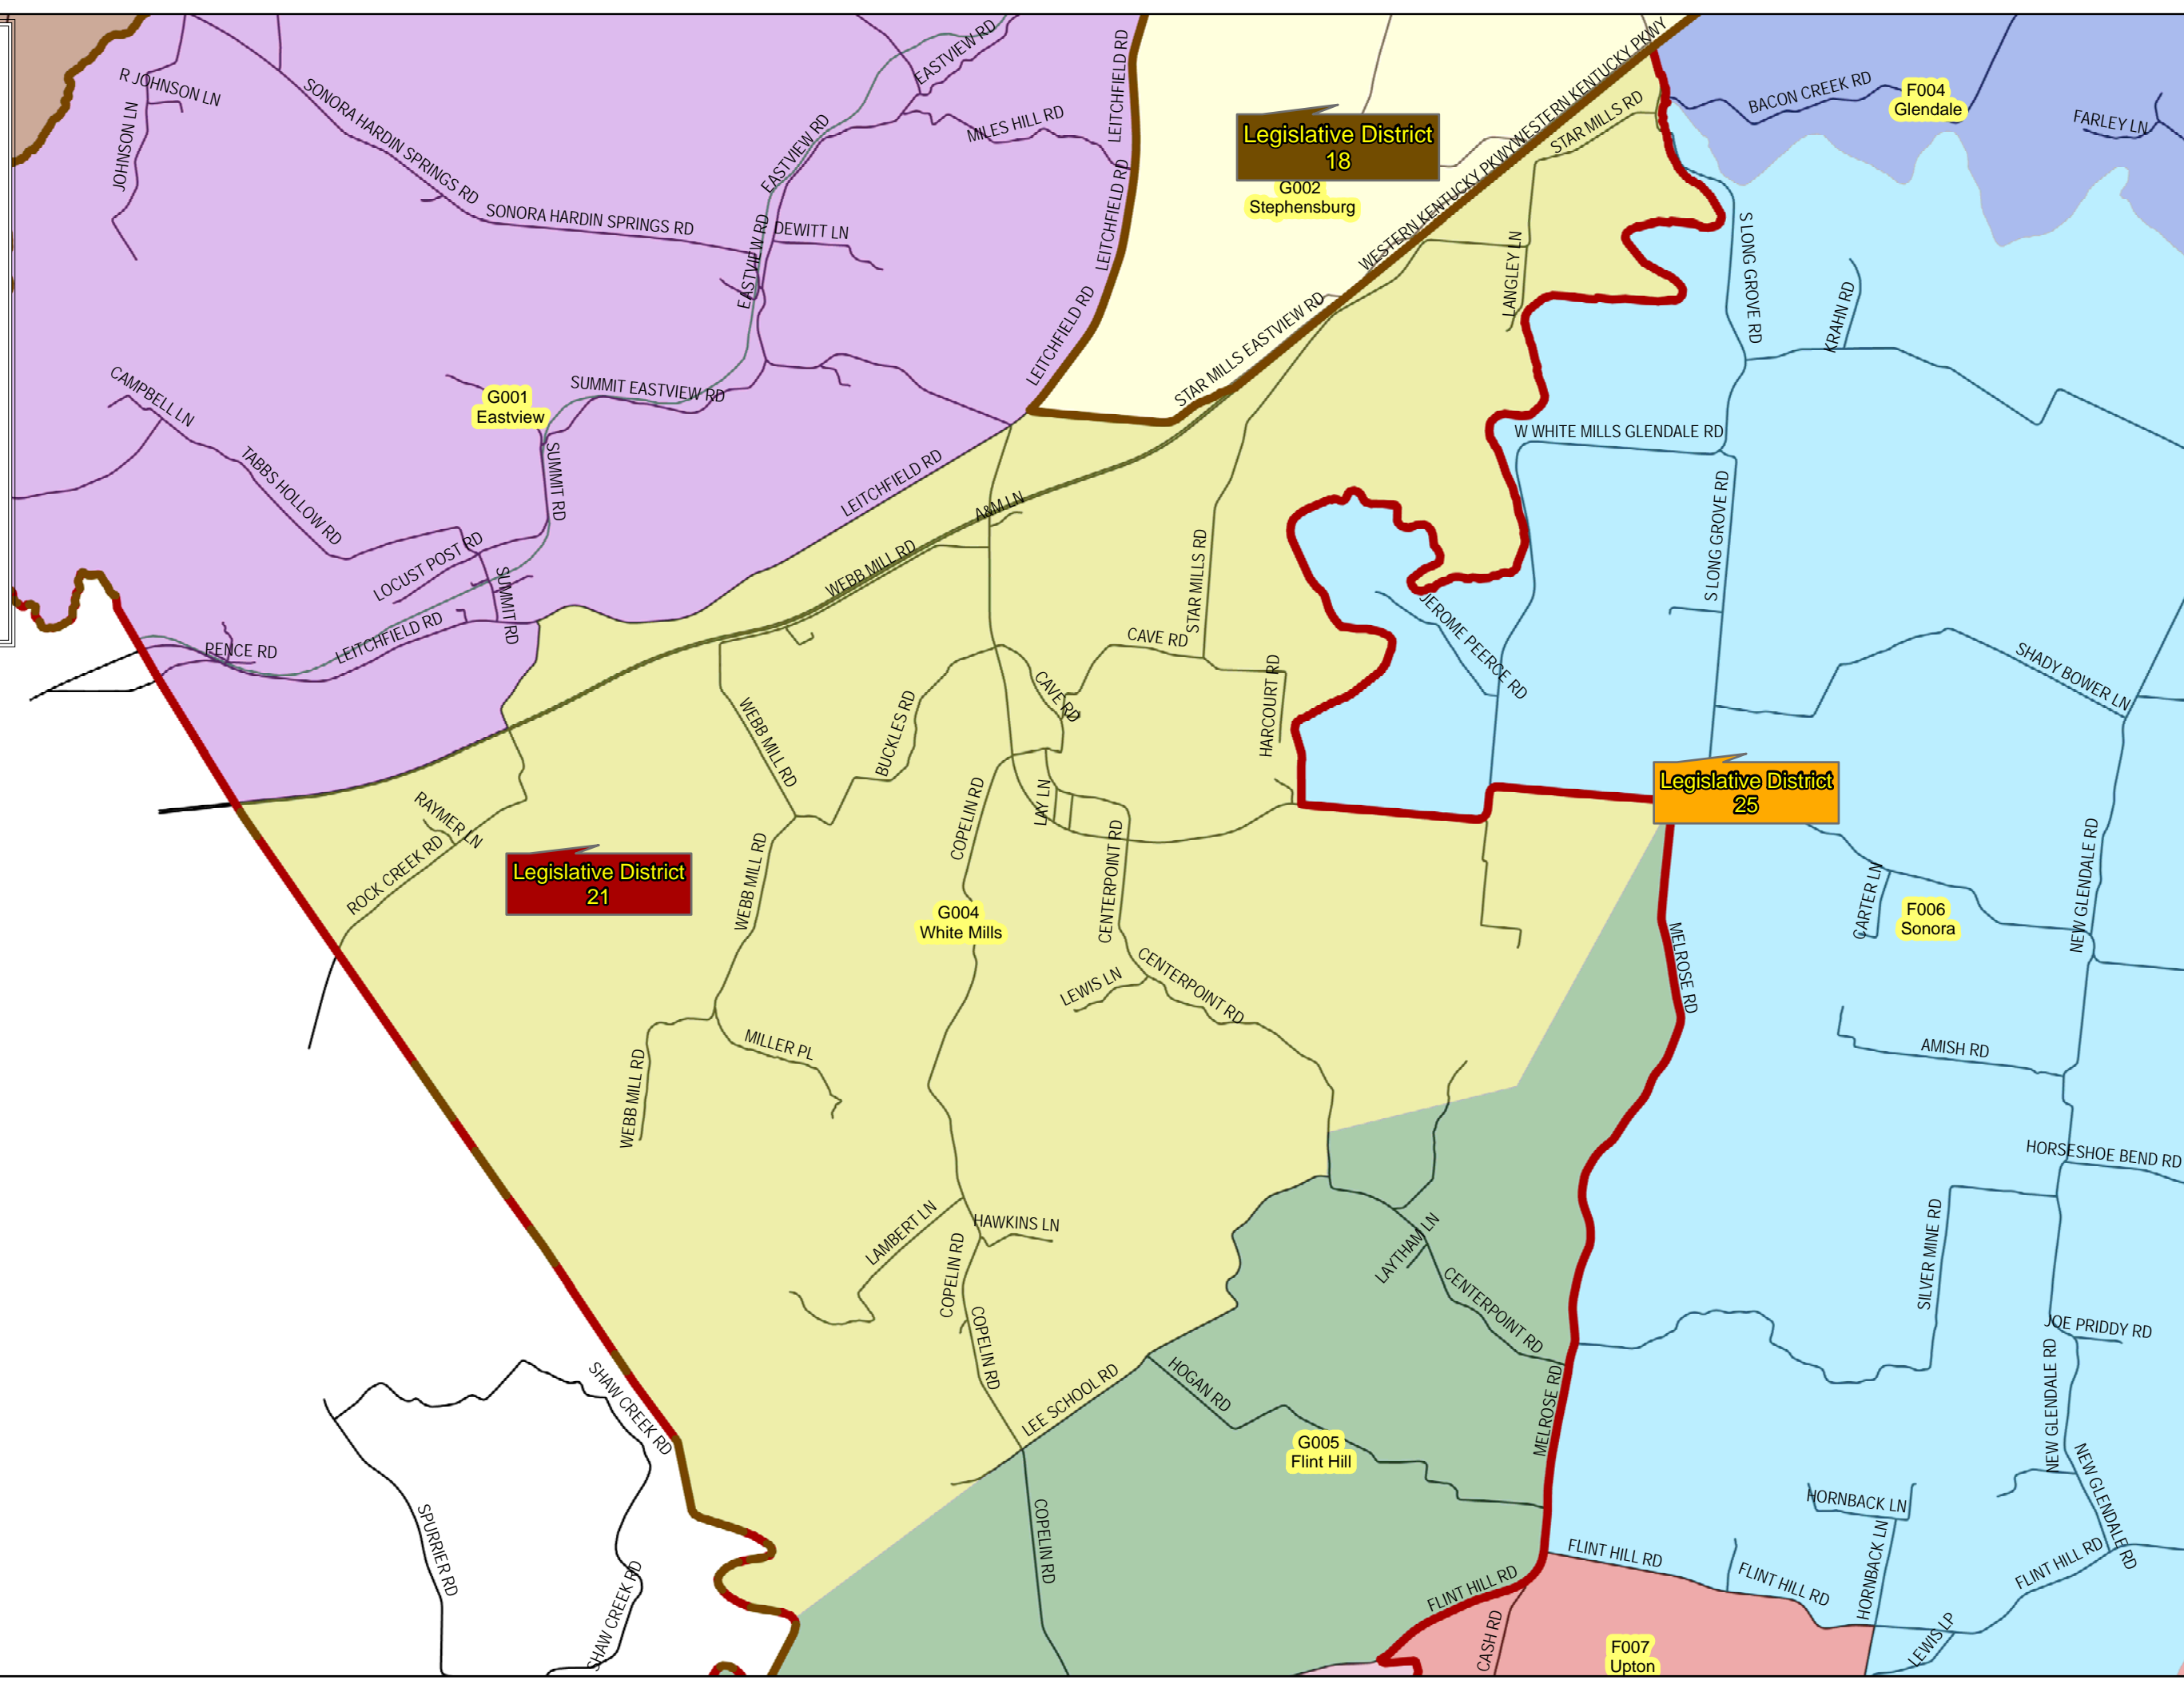

White Mills (G004) Precinct

Hardin County Legislative 2013

DISTRICT

- 10
- 18
- 21
- 25
- 26
- 27

City Limits Hardin

NAME

- ELIZABETHTOWN
- RADCLIFF
- SONORA
- UPTON
- WEST POINT

- Road_CenterLine_Ft_Knox
- Road_Centerline_Hardin
- Boundary_Ft_Knox_Military_Reservation
- Railroads_County_Hardin
- Boundary_Hardin

Legislative District
18

G002
Stephensburg

F004
Glendale

G001
Eastview

Legislative District
25

F006
Sonora

Legislative District
21

G004
White Mills

G005
Flint Hill

F007
Upton