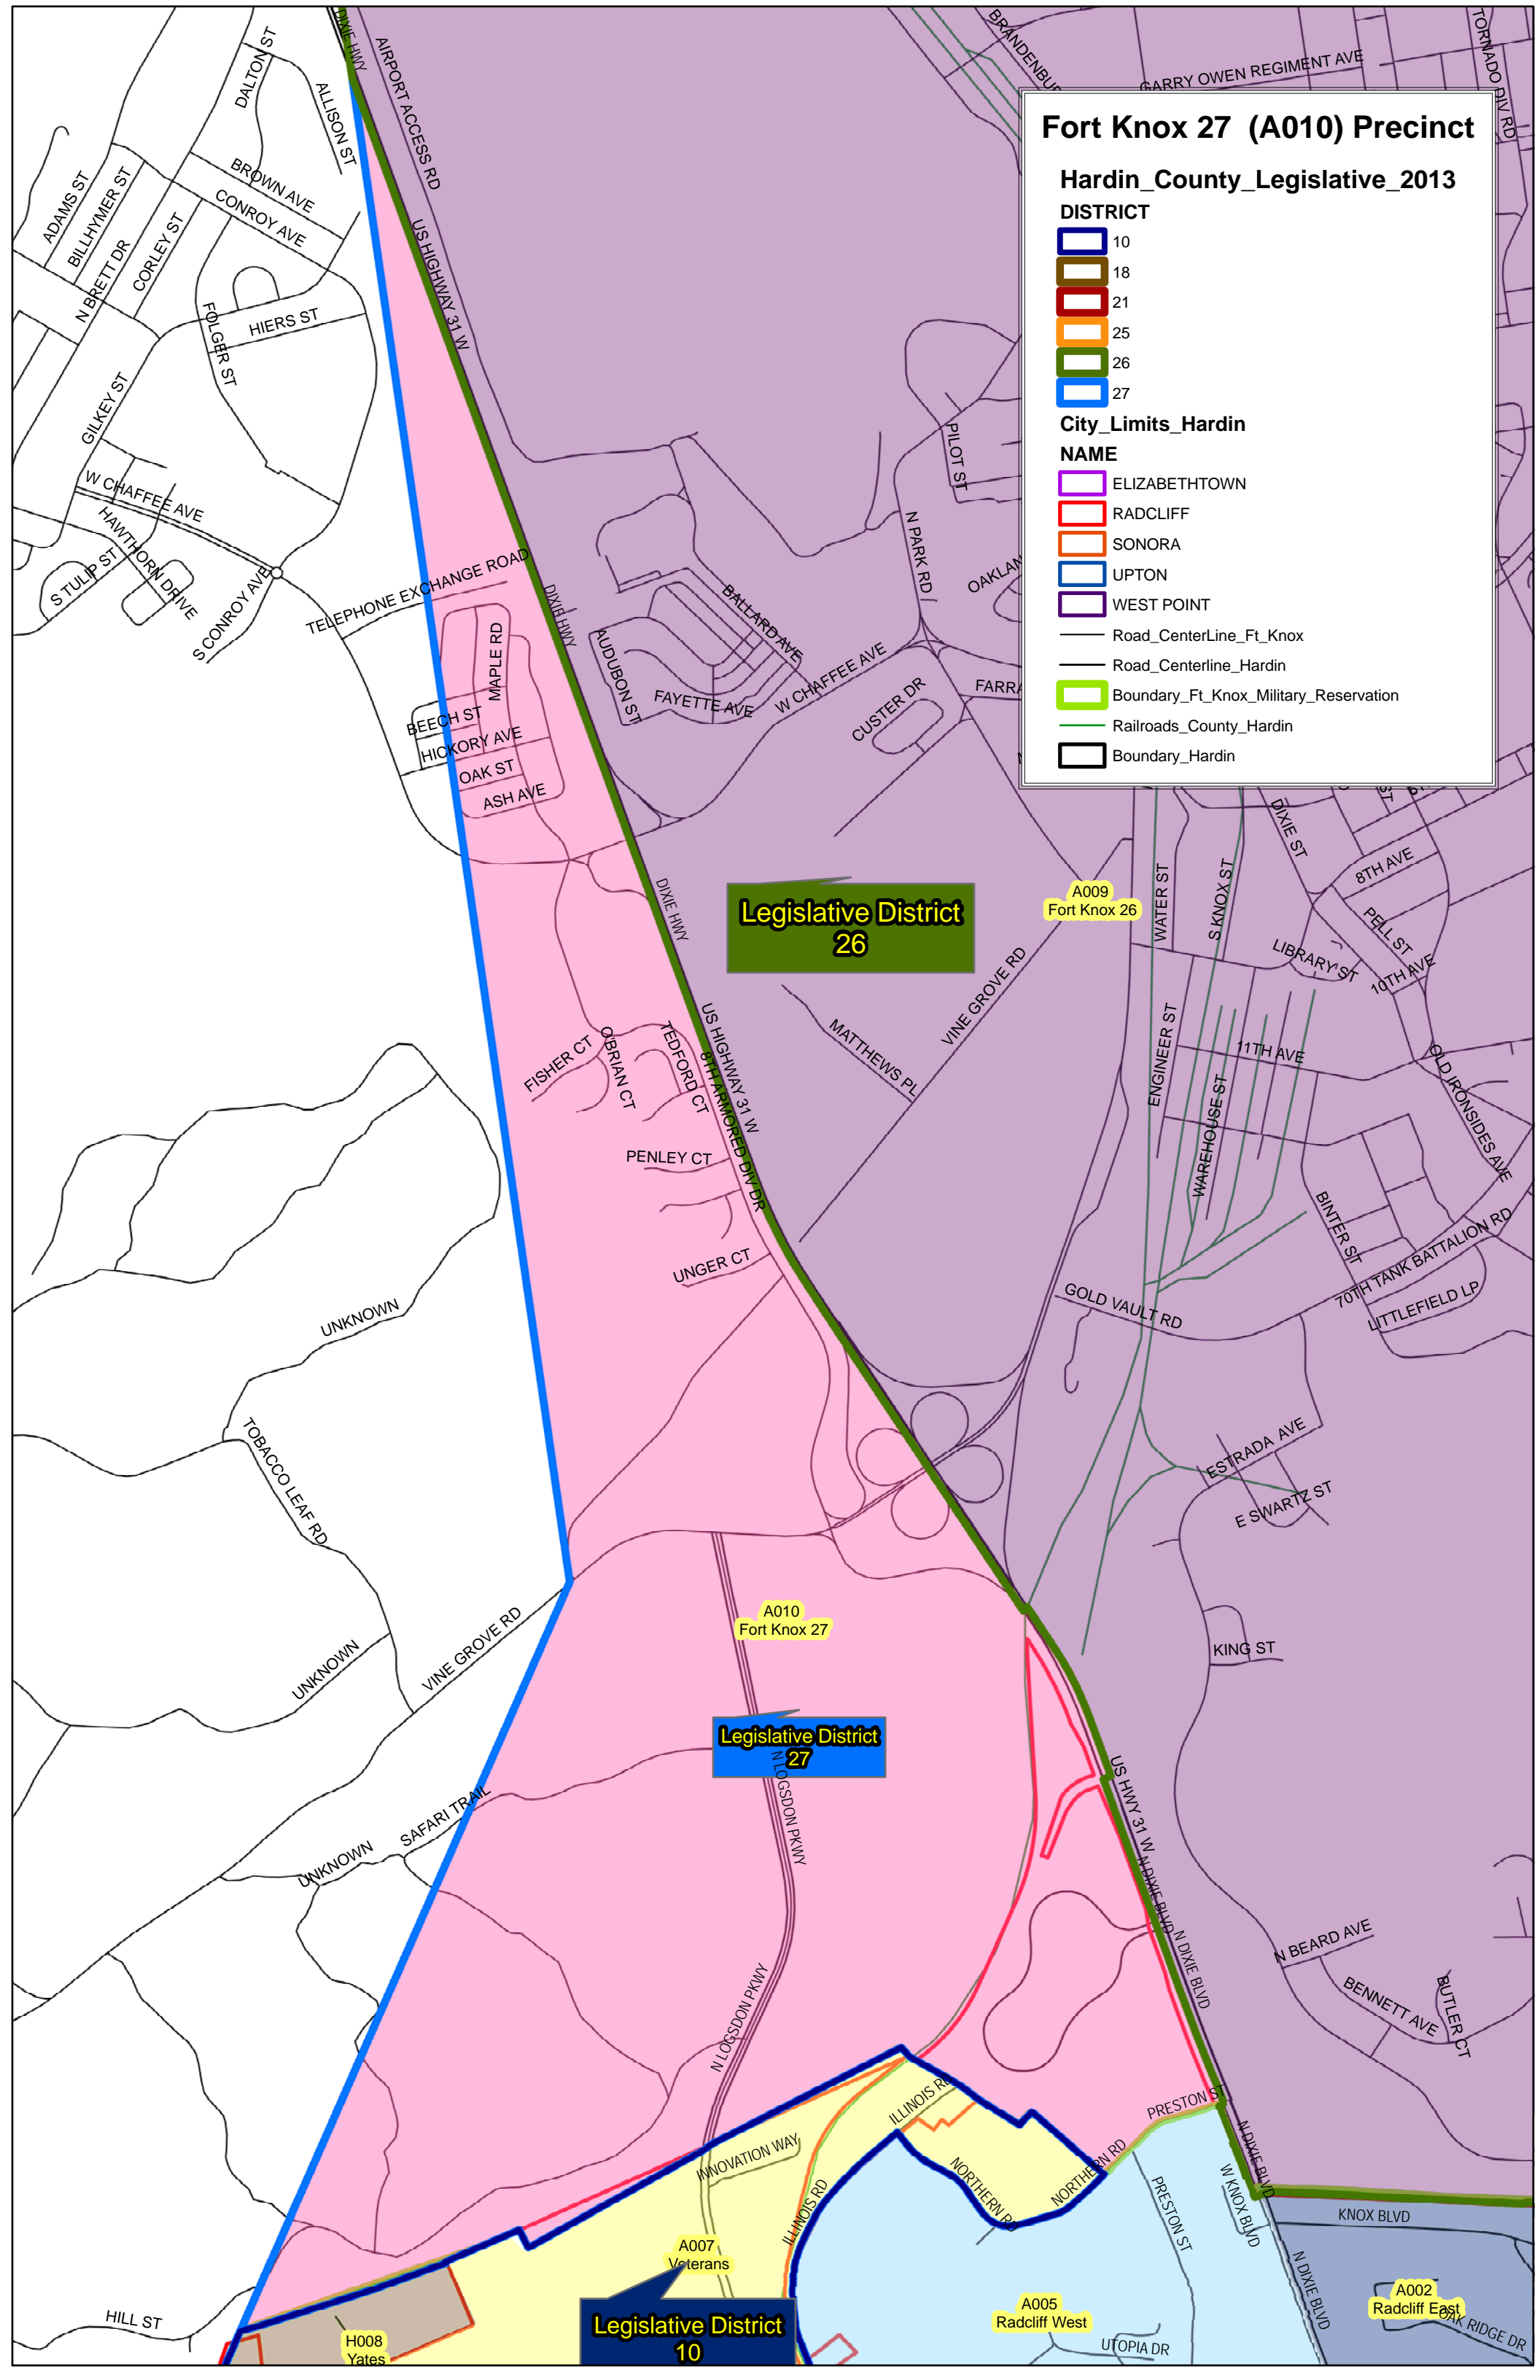

Fort Knox 27 (A010) Precinct

Hardin_County_Legislative_2013

DISTRICT

- 10
- 18
- 21
- 25
- 26
- 27

City_Limits_Hardin

NAME

- ELIZABETHTOWN
- RADCLIFF
- SONORA
- UPTON
- WEST POINT

— Road_CenterLine_Ft_Knox

— Road_Centerline_Hardin

Boundary_Ft_Knox_Military_Reservation

Railroads_County_Hardin

Boundary_Hardin

Legislative District 26

Legislative District 27

Legislative District 10

A009 Fort Knox 26

A010 Fort Knox 27

A007 Veterans

A005 Radcliff West

A002 Radcliff East

H008 Yates